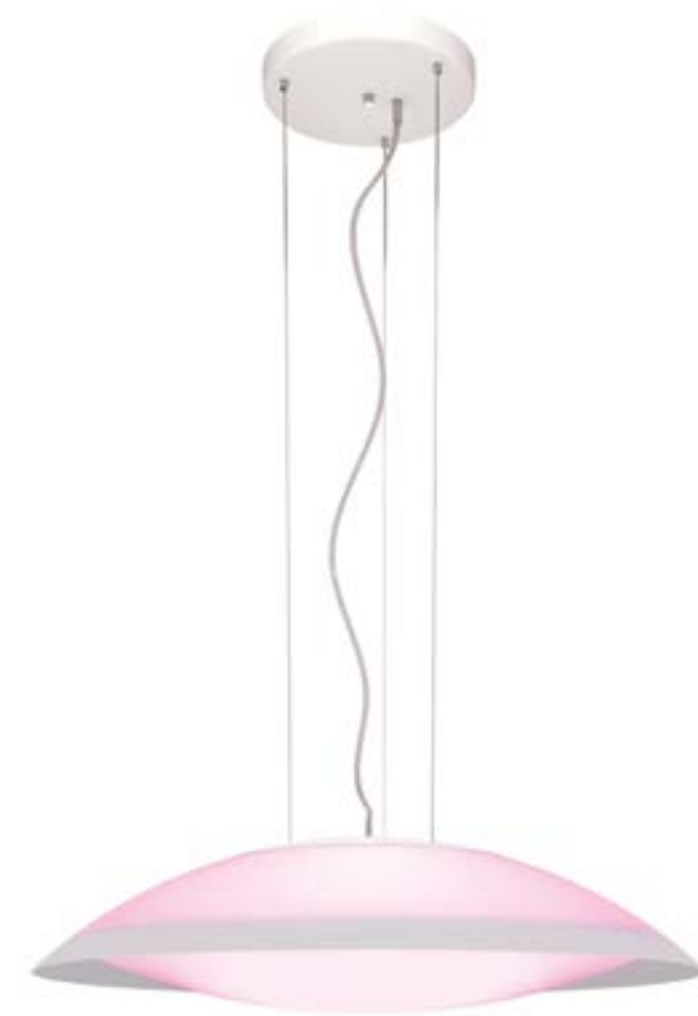

Lens RGB

Design by Cristian Cubina

Pantalla metacrilato opal
Shade opal methacrilate

Lámpara incluida y no reemplazable
Lamp included and not replaceable

Mediante el mando a distancia (incluido) se puede variar el color de los LED y fijarlo en el color deseado.

By using the remote control (included) the LED colour can be changed and fixed in the desired one.

5260/011RGB (70cm) blanco **white**

5290/011RGB (90cm) blanco **white**

5200/011RGB (120cm) blanco **white**

RGB LED 12W, 300lm - 450lm

CE IP 20 A+