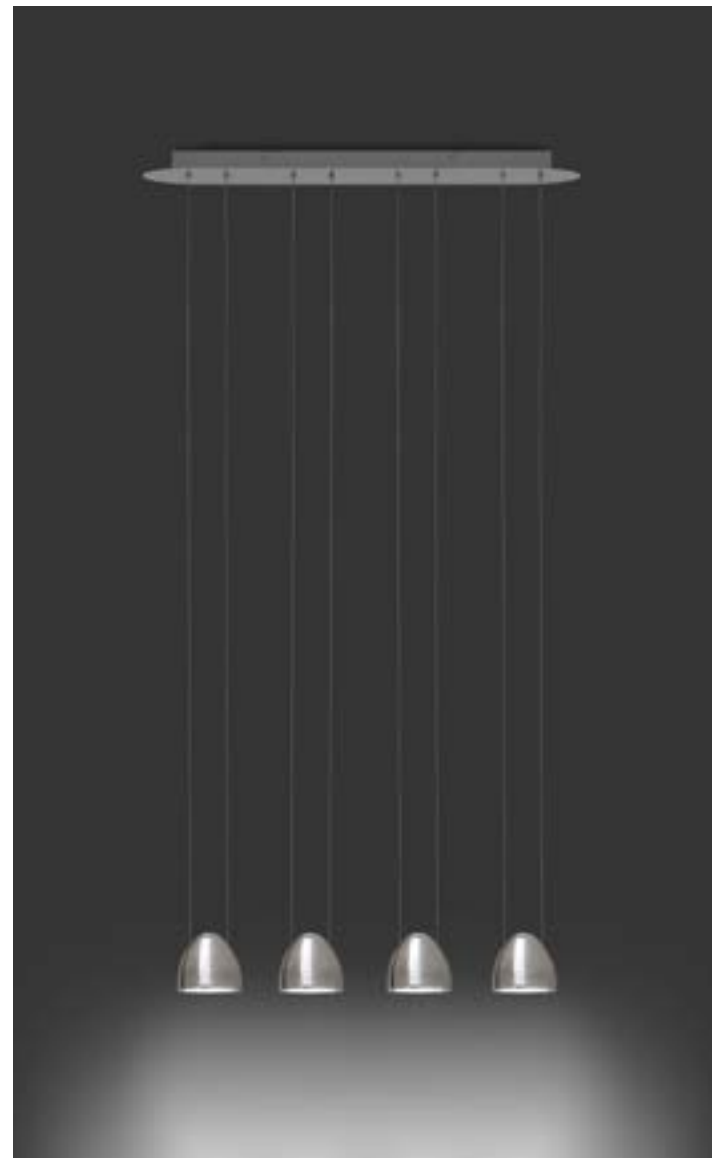

Led Oval

Design by Cristian Cubiñá

Estructura acero inoxidable pulido espejo
Structure mirror polished stainless steel

Pantalla fundición aluminio pulido
Shade polished die cast aluminium

Lamparas incluidas y no reemplazables
Lamps included and not replaceable

5180/017 colgante individual **single pendant**

5180/047 colgante lineal 4 luces **linear pendant 4 lights**

5180/067 colgante lineal 6 luces **linear pendant 6 lights**

5185/167 colgante redondo 16 luces **round pendant 16 lights**

5185/247 colgante redondo 24 luces **round pendant 24 lights**

5185/087 colgante en cruz 8 luces **cross-shaped pendant 8 lights**

LED Citizen 3W - 3000K 250lm

CE