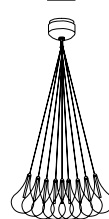

Drop Led

Design by Cristian Cubiñá

Pantalla cristal borosilicato transparente
Shade borosilicate transparent glass

Estructura hierro
Structure iron

Cables pueden acortarse máx 60cm
Cables can be shortened max. 60cm

Driver electrónico no regulable
Not dimmable electronic driver

Lámparas Led incluidas y reemplazables
Led lamps included and replaceables

Estructura normal con 150cm de cable
Normal structure with 150cm cable length

5110/196LED cromo **chrome** G4 19x1,5W/110lm

5110/376LED cromo **chrome** G4 37x1,5W/110lm

Estructura especial con 50cm
Special structure with 50cm cable length

5110/196S LED cromo **chrome** G4 19x1,5W/110lm

5110/376S LED cromo **chrome** G4 37x1,5W/110lm

Estructura especial con 350cm de cable
Special structure with 350cm cable length

5110/196XL LED cromo **chrome** G4 19x1,5W/110lm

5110/376 XL LEDcromo **chrome** G4 37x1,5W/110lm

CE IP 20 A++

5110/196

16 cm