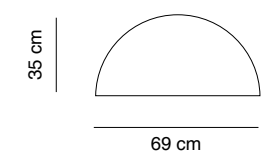

Capitone

Design by Oriol Llahona

Estructura hierro epoxi pintado
Structure iron white powder coated

Pantalla solid surface
Shade solid surface

Lámpara no incluida/Peso 10 kg
Lamp not included/Weight 10kg

5410/011 blanco **white**

☐☐☐ B15 max.150W

CE IP20 **C**