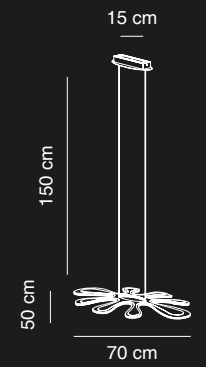

Leaf

Design by Marko Schregardus

Estructura aluminio pintado blanco mate
Structure aluminium painted matt white

Pantalla Metacrilato opal arenado
Shade opal sandblasted methacrylate

Lámparas incluidas y no reemplazables
Lamps included and not replaceable

5800/016 blanco **white**

LED 8 X LED Cree 3W 3000K - 160lm

CE