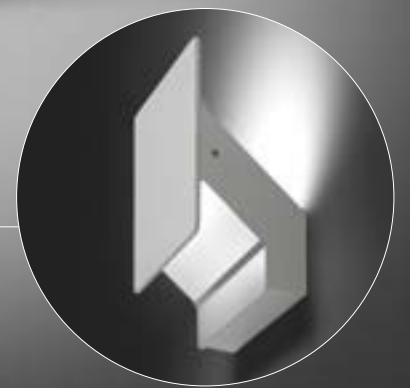

Profile

Design by Oriol Llahona

Estructura aluminio extruido
Structure extruded aluminum

Pantalla metacrilato opal
Shade opal methacrylate

Lámpara LED incluida, no reemplazable. *LED lamp included, not replaceable*

4220/011 blanco *white (20cm)* – 2 x 15W 450lm

4220/016 plata *silver (20cm)* – 2 x 15W 450lm

4220/000 RAL según cliente (20cm) – 2 x 15W 450lm

according to customer's RAL

(mínimo 25 unidades *minimum 25 units*)

4221/011 blanco *white (35cm)* – 2 x 30W 900lm

4221/016 plata *silver (35cm)* – 2 x 30W 900lm

4221/000 RAL según cliente (35cm) – 2 x 30W 900lm

according to customer's RAL

(mínimo 25 unidades *minimum 25 units*)

4222/011 blanco *white (50cm)* – 2 x 45W 1350lm

4222/016 plata *silver (50cm)* – 2 x 45W 1350lm

4222/000 RAL según cliente (50cm) – 2 x 45W 1350lm

according to customer's RAL

(mínimo 25 unidades *minimum 25 units*)

2 x LED Strip 3000K

CE IP 20 A+

i Curvas fotométricas disponibles en www.almalight.com

Photometric curves available on www.almalight.com