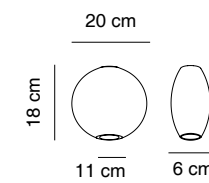

Blow's glasses

Design by Novell - Perera

Pantalla cristal soplado
Blow glass shade

Cristales para combinar
Glasses to combine

0000/A00 cristal conico A **A conic glass**

0000/B00 cristal conico B **B conic glass**

0000/C00 cristal conico C **C conic glass**

0000/D00 cristal conico D **D conic glass**

0000/E00 cristal oval E **E oval glass**

0000/F00 cristal oval F **F oval glass**

0000/G00 cristal oval G **G oval glass**

0000/H00 cristal oval H **H oval glass**

CE IP 20

0000/A00

0000/B00

0000/C00

0000/D00

0000/E00

0000/F00

0000/G00

0000/H00