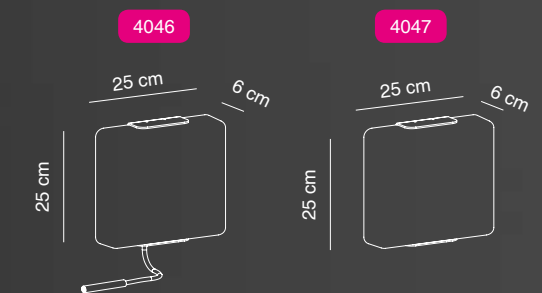

Square

Design by Novell - Perera

Estructura hierro pintado epoxi
Structure powder coated iron

Pantalla metacrilato opal conformado
Shade formed opal methacrylate

Con interruptor para el lector. Lámpara LED incluida, no reemplazable
With switch for the reading light. LED lamp included, not replaceable

Con lector
With reading light

4046/011 blanco *white*

4046/016 plata *silver*

4046/000 según RAL cliente *according to customer's RAL*
(mínimo 15 unidades / *minimum 15 units*)

G24q 26W

A

LED Cree 3W – 3000K – 160lm 30°

A+

Sin lector
Without reading light

4047/011 blanco *white*

4047/016 plata *silver*

4047/000 según RAL cliente *according to customer's RAL*
(mínimo 15 unidades / *minimum 15 units*)

G24q 26W

A

CE IP 20