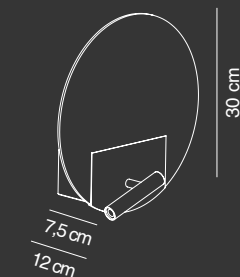

Flat

Design by Novell - Perera

Estructura hierro
Structure iron

Lámpara LED incluida en lector, no reemplazable
LED lamp included for the reading light, not replaceable

Con lector
With reading light

4415/011 blanco **white**

4415/016 níquel mate **matt nickel**

4415/000 según RAL cliente
according to customer's RAL
(mínimo 15 unidades / **minimum 15 units**)

4418/011 blanco **white**

4418/016 níquel mate **matt nickel**

4418/000 según RAL cliente
according to customer's RAL
(mínimo 15 unidades / **minimum 15 units**)

G24q 26W

LED Cree 3W – 3000K – 160lm 30°

CE

Con pantalla cristal plano opal
With opal flat glass

Con interruptor para el lector
With switch for the reading light

Sin lector

Without reading light

4017/011 blanco **white**

4017/016 níquel mate **matt nickel**

4017/000 según RAL cliente
according to customer's RAL
(mínimo 15 unidades / **minimum 15 units**)

4016/011 blanco **white**

4016/016 níquel mate **matt nickel**

4016/000 según RAL cliente
according to customer's RAL
(mínimo 15 unidades **minimum 15 units**)

G24q 26W

CE

4415
4017

4418
4016