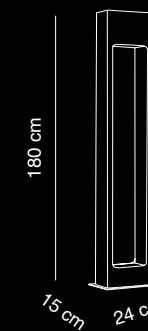

3900/010 3900/011 3900/015 3900/016 3900/018

Note

Design by Oriol Llahona

Estructura aluminio anodizado o pintado epoxi texturizado

Structure anodized or texturized epoxy painted aluminium

Acabados cristal óptico arenado

Finishings sandblasted optic glass

Con regulador/Lámpara no incluida

With dimmer/Lamp not included

3900/010 anodizado dorado **gold anodized**

3900/011 blanco **white**

3900/015 rojo **red (Ral 3020)**

3900/016 anodizado plata **silver anodized**

3900/018 negro **black**

↔ R7s max. 300W

CE