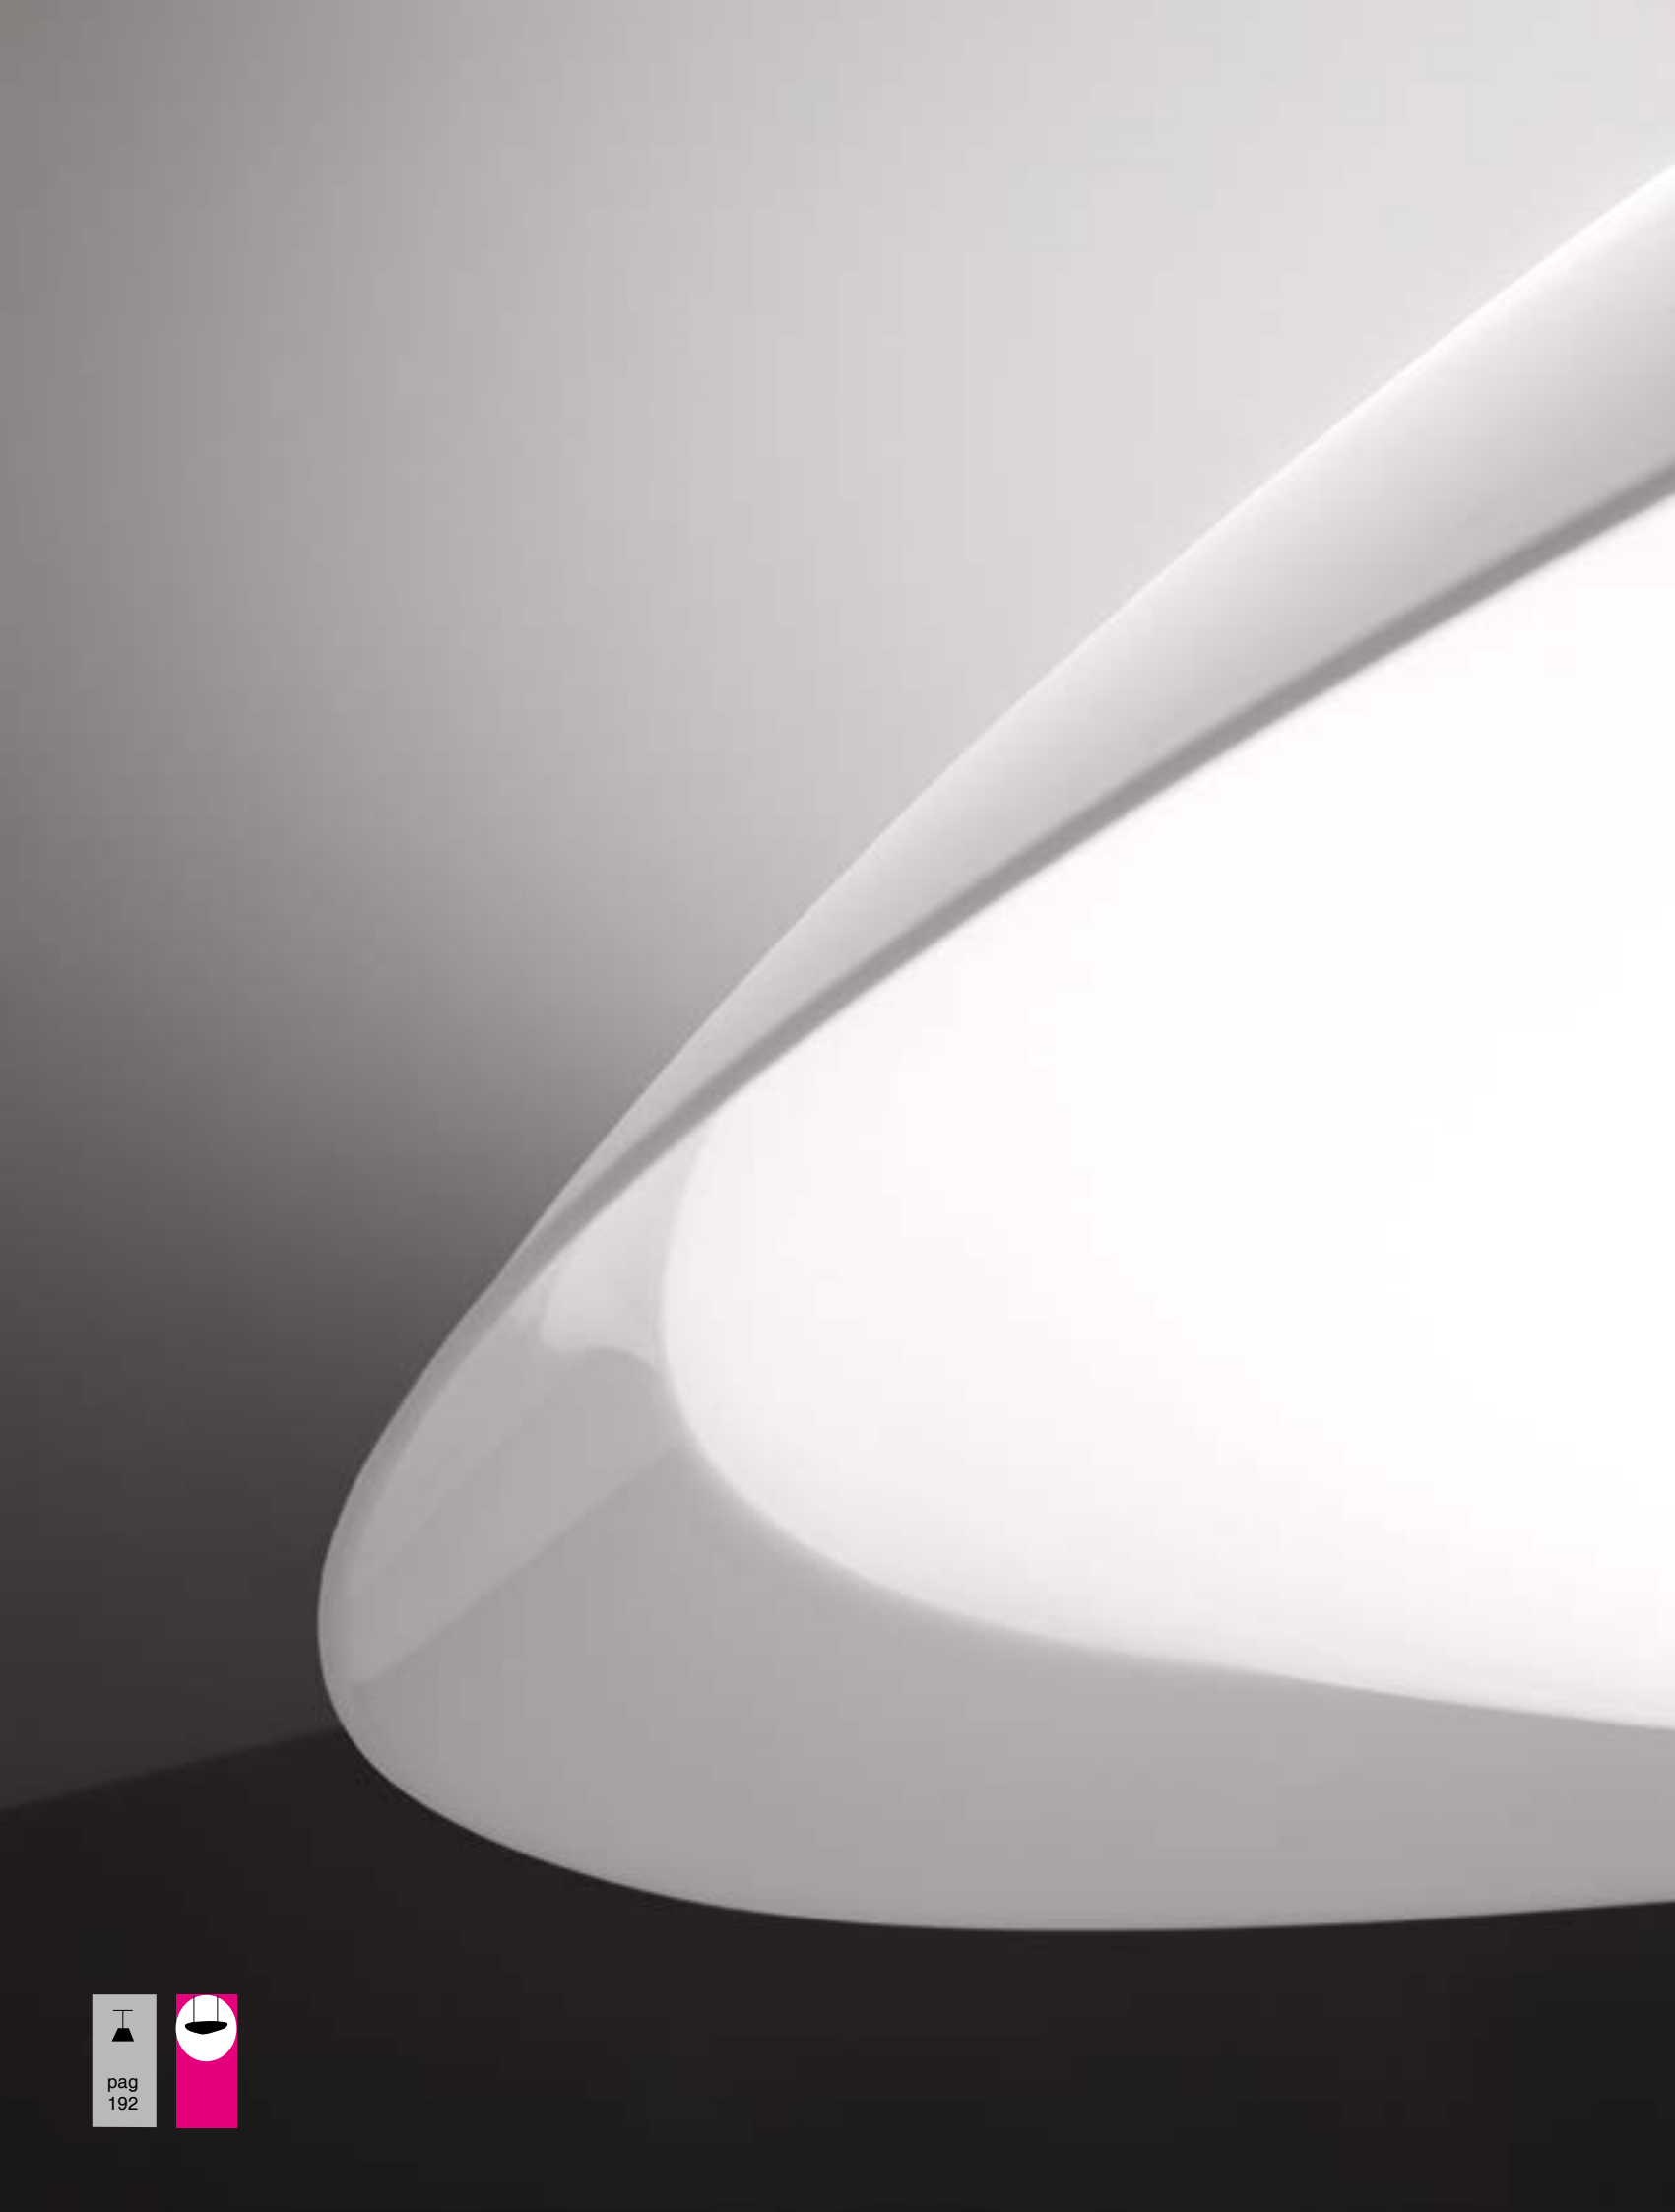

## Lens

Design by Cristian Cubina

Pantalla de metacrilato blanco  
*Shade opal methacrilate*

Estructura hierro pintado epoxi  
*Structure epoxy painted iron*

Balasto electrónico incluido / Lámpara no incluida  
*Electronic ballast included / Lamp not included*