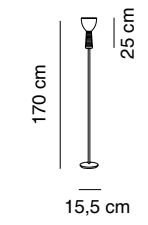

Kone

Design by Cristian Cubiñá

Pantalla cristal triplex soplado
Shade triplex blown glass

Estructura hierro
Structure iron

Lámpara no incluida
Lamp not included

3125/017 blanco **white**

E14 60W / LED

CE IP 20