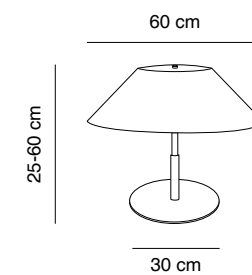

Room

Design by Puig + Novell

Pantalla aluminio pintado epoxi
Shade epoxy painted aluminium

El interior de la pantalla siempre pintado blanco
Shade will always be white painted inside

Balasto electrónico incluido / Lámpara no incluida
Electronic ballast included / Lamp not included

2450/011 Blanco **White**

2450/016 Plata **Silver**

2450/018 Negro **Black**

2Gx13 T5 55 W

CE IP 20 B