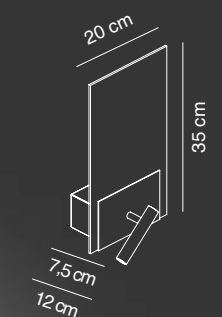

Curvas fotométricas disponibles en www.almalight.com

Photometric curves available on www.almalight.com