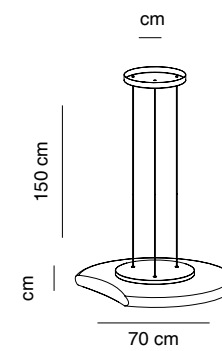

**Shade galvanized laser cut iron textured white coated**

Admite regulación

**Allows dimming**

5750/011 blanco **white**

LED 24W 3000K - 2500lm

CE   