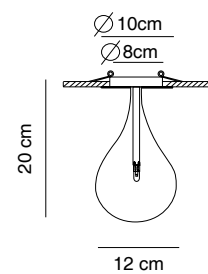

Drop Downlight

Design Cristian Cubiñá

Pantalla cristal borosilicato transparente
Shade borosilicate transparent glass

Foco empotrado/Estructura hierro
Embedded downlight/Structure iron

Transformador no incluido
Transformer not included

Lámpara incluida y reemplazable
Lamp included and replaceable

9101/016 halógeno cromo **chrome**

G4 12V-20W **C**

9111/016 LED cromo **chrome**

LED G4 12V-1,5W/110lm **A++**

CE