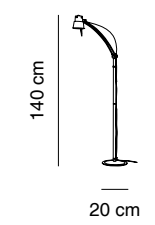

4204/015A 4204/013A

Arco

Pantalla termoplástico
Shade thermoplastic

Estructura aluminio/Lámpara no incluida
Structure aluminium/Lamp not included

4204/013A naranja **orange**
4204/015A lila **purple**

GU10 máx 50W / LED

CE IP20 A+