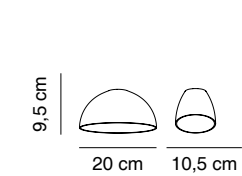

Blow's glasses

Design by Novell - Perera

Pantalla cristal soplado
Blow glass shade

Cristales para combinar
Glasses to combine

0000/A00 cristal conico A **A conic glass**

0000/B00 cristal conico B **B conic glass**

0000/C00 cristal conico C **C conic glass**

0000/D00 cristal conico D **D conic glass**

0000/E00 cristal oval E **E oval glass**

0000/F00 cristal oval F **F oval glass**

0000/G00 cristal oval G **G oval glass**

0000/H00 cristal oval H **H oval glass**

CE IP 20

0000/A00

0000/B00

0000/C00

0000/D00

0000/E00

0000/F00

0000/G00

0000/H00