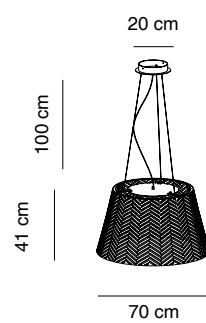

**Shade galvanized laser cut iron textured white coated**

Admite regulación

**Allows dimming**

5750/011 blanco **white**

LED 24W 3000K - 2500lm

CE   