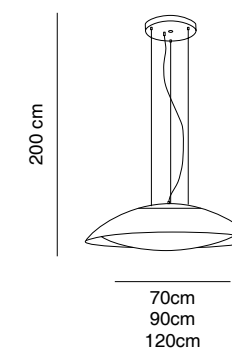

Lens RGB

Design by Cristian Cubina

Pantalla metacrilato opal
Shade opal methacrilate

Lámpara incluida y no reemplazable
Lamp included and not replaceable

Mediante el mando a distancia (incluido) se puede variar el color de los LED y fijarlo en el color deseado.

By using the remote control (included) the LED colour can be changed and fixed in the desired one.

5260/011RGB (70cm) blanco **white**

5290/011RGB (90cm) blanco **white**

5200/011RGB (120cm) blanco **white**

RGB LED 12W, 300lm - 450lm