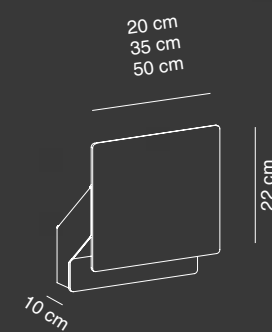

Profile

Design by Oriol Llahona

Estructura aluminio extruido
Structure extruded aluminum

Pantalla metacrilato opal
Shade opal methacrylate

Lámpara LED incluida, no reemplazable. *LED lamp included, not replaceable*

4220/011 blanco *white (20cm)* – 2 x 15W 450lm

4220/016 plata *silver (20cm)* – 2 x 15W 450lm

4220/000 RAL según cliente (20cm) – 2 x 15W 450lm

according to customer's RAL

(mínimo 25 unidades *minimum 25 units*)

4221/011 blanco *white (35cm)* – 2 x 30W 900lm

4221/016 plata *silver (35cm)* – 2 x 30W 900lm

4221/000 RAL según cliente (35cm) – 2 x 30W 900lm

according to customer's RAL

(mínimo 25 unidades *minimum 25 units*)

4222/011 blanco *white (50cm)* – 2 x 45W 1350lm

4222/016 plata *silver (50cm)* – 2 x 45W 1350lm

4222/000 RAL según cliente (50cm) – 2 x 45W 1350lm

according to customer's RAL

(mínimo 25 unidades *minimum 25 units*)

2 x LED Strip 3000K

CE IP 20 A+

i Curvas fotométricas disponibles en www.almalight.com

Photometric curves available on www.almalight.com