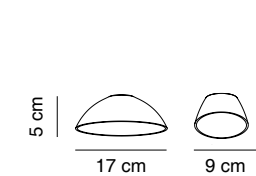

Blow's glasses

Design by Novell - Perera

Pantalla cristal soplado
Blow glass shade

Cristales para combinar
Glasses to combine

0000/A00 cristal conico A **A conic glass**

0000/B00 cristal conico B **B conic glass**

0000/C00 cristal conico C **C conic glass**

0000/D00 cristal conico D **D conic glass**

0000/E00 cristal oval E **E oval glass**

0000/F00 cristal oval F **F oval glass**

0000/G00 cristal oval G **G oval glass**

0000/H00 cristal oval H **H oval glass**

CE IP 20

0000/A00

0000/B00

0000/C00

0000/D00

0000/E00

0000/F00

0000/G00

0000/H00