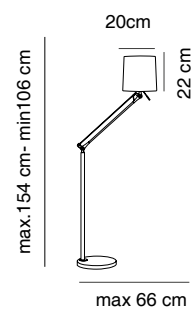

Work

Estructura aluminio anodizado plata
Structure aluminium silver anodized

Pantalla textil almaden plata
Shade silver almaden textile

Lámpara no incluida
Lamp not included

4245/019 plata **silver**

E27 máx 20W / LED

CE