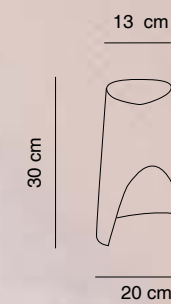

## Suit

Design by Oriol Llahona

Estructura solid surface  
**Structure solid surface**

Lámpara no incluida/Con regulador  
**Lamp not included/With dimmer**

2920/011 blanco **white**

 G9 max. 60W

CE   