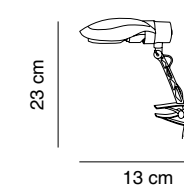

2224/015A
2225/015A

Golf

Pantalla termoplástico
Shade thermoplastic

Estructura aluminio/Lámpara no incluida
Structure aluminium/Lamp not included

2224/015A azul **blue**

☐ E27 Dulux EL20W / LED

2225/015A azul **blue**

☐ E27 Dulux EL20W / LED

CE ☐ IP 20 **A**

2224

2225