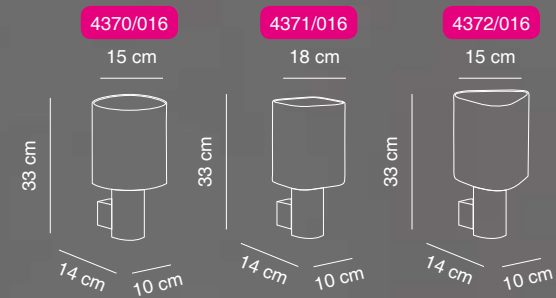

Tiny

Design by Novell+Puig

Estructura latón acabado níquel
Structure brass satin nickel finished

Pantalla polietileno rotomoldeado / Lámpara no incluida
Shade rotomolded polyethylene/Lamp not included

4370/016 níquel satinado **satin nickel**
4371/016 níquel satinado **satin nickel**
4372/016 níquel satinado **satin nickel**
E27 max.20W / LED