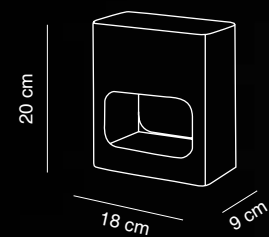

## Suit

Design by Oriol Llahona

Estructura solid surface  
**Structure solid surface**

Lámpara no incluida/Con regulador  
**Lamp not included/With dimmer**

2920/011 blanco **white**

 G9 max. 60W

CE   