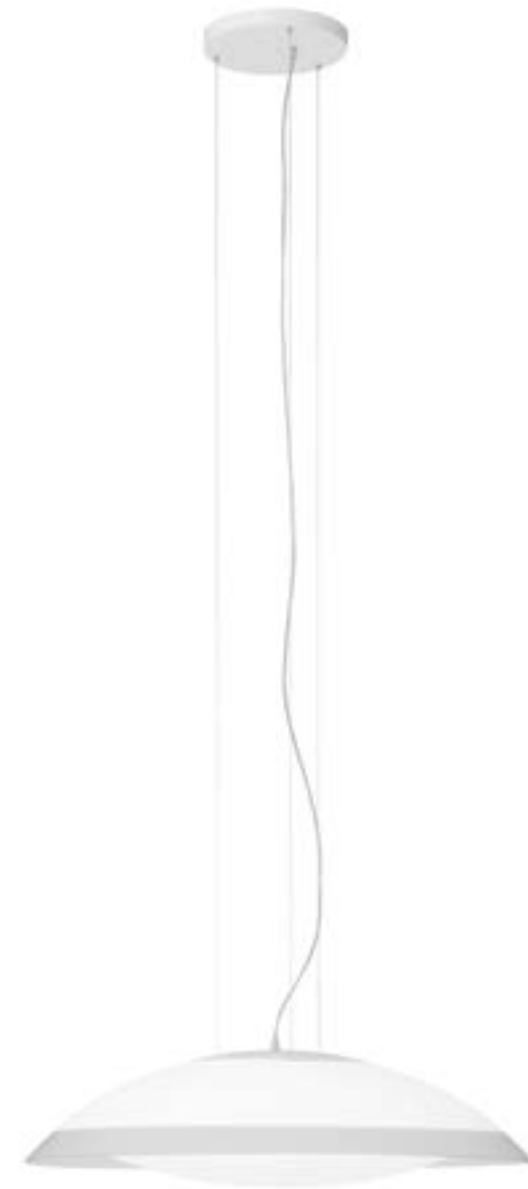

200 cm

70cm
90cm
120cm

Lens

Design by Cristian Cubina

Pantalla metacrilato opal
Shade opal methacrylate

Balasto electrónico incluido / Lámpara no incluida
Electronic ballast included / Lamp not included

5260/011 (70cm) blanco **white**

5290/011 (90cm) blanco **white**

5200/011 (120cm) blanco **white**

2Gx13 T5 55W

CE ☐ IP 20 ☒

pag
190