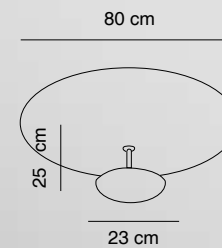

Capitone

Design by Oriol Llahona

Estructura hierro epoxi pintado
Structure powder coated steel

Pantalla solid surface
Shade solid surface

Lámparas no incluidas
Lamps not included

9400/011 (80cm) blanco **white**

3x R7s 115mm max.80W

CE IP 20 **D**