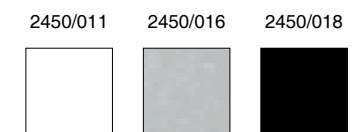

Room

Design by Puig + Novell

Pantalla aluminio pintado epoxi
Shade epoxy painted aluminium

El interior de la pantalla siempre pintado blanco
Shade will always be white painted inside

Balasto electrónico incluido / Lámpara no incluida
Electronic ballast included / Lamp not included

2450/011 Blanco **White**

2450/016 Plata **Silver**

2450/018 Negro **Black**

2Gx13 T5 55 W

CE IP 20 B