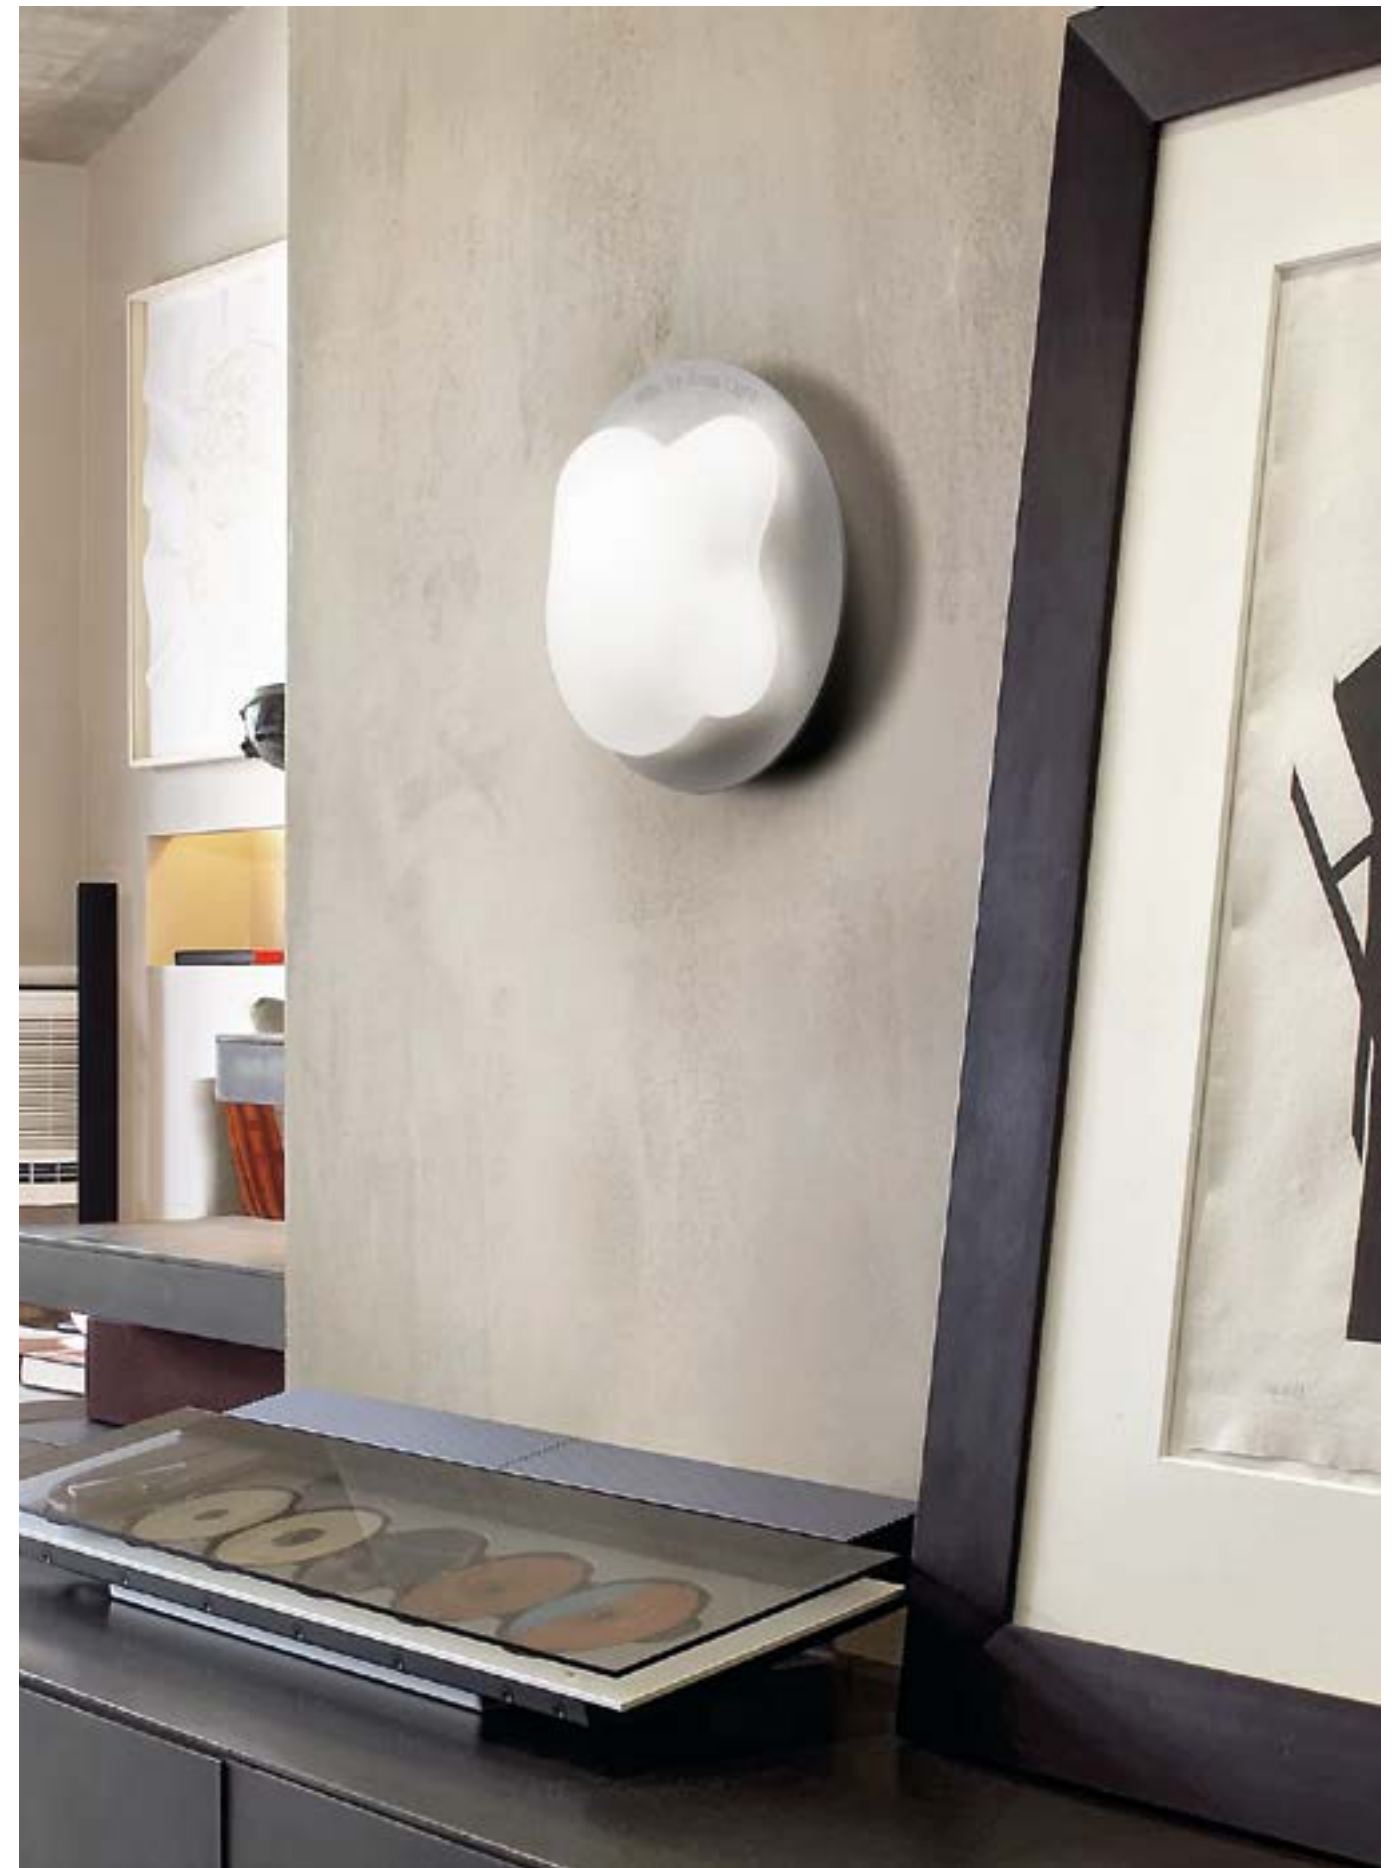

Mizu

Design by Ricard Ferrer

Pantalla cristal triplex opal
Shade opal blown glass

Estructura hierro pintado epoxi/aro aluminio
Structure iron epoxi painted/aluminium ring

Lámpara no incluida
Lamp not included

9282

9283

9280

9281

9282/011 blanco **white**

9282/016 plata **silver**

9282/017 cromo **chrome**

220V G9 60W / LED

9283/011 blanco **white**

9283/016 plata **silver**

9283/017 cromo **chrome**

220V G9 40W / LED

9280/011 BLANCO **WHITE**

9280/016 PLATA **SILVER**

9280/017 CROMO **CHROME**

220V G9 60W / LED

9281/011 BLANCO **WHITE**

9281/016 PLATA **SILVER**

9281/017 CROMO **CHROME**

220V G9 40W / LED

CE IP23