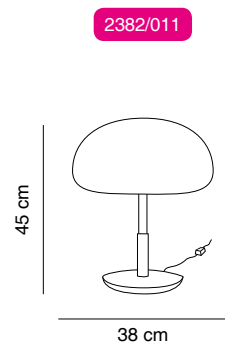

Aspen

Design by Obj Studio

Pantalla cerámica esmaltada brillante
Shade shiny enamelled ceramic

Estructura madera de roble / hierro pintado epoxi / cable textil
Structure oak wood / epoxy painted iron / textile cable

Lámparas no incluidas
Lamps not included

2382/011 blanco **white**

2384/011 blanco **white**

3x E14 max. 10W / LED

CE ☐ IP20 **A**